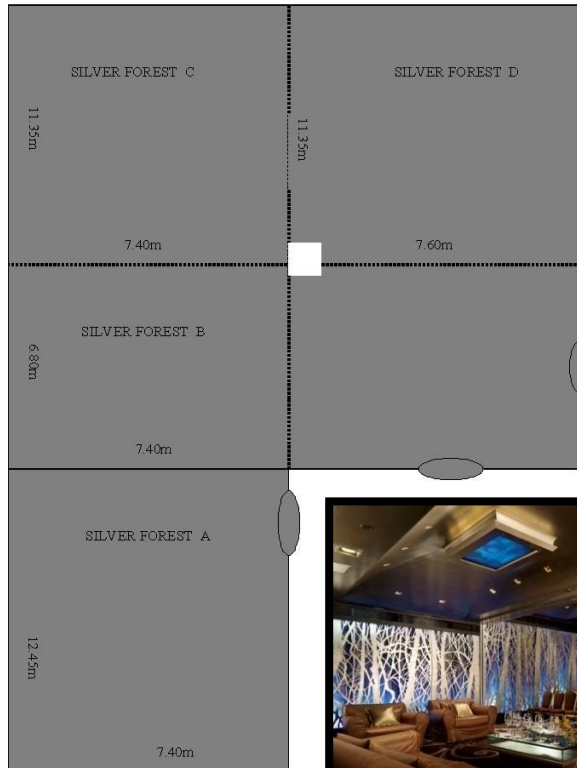

SUPERIOR

27 sq meters, most located on 5th floor, with mini bar, safety box, satellite / Cable TV, Wi-Fi Internet, voice mail, coffee tray, CD/DVD player, iron/iron board, bathrobe, slippers, bathroom amenities

4. Meetings & Events

Meeting Room: ATLANTIS

200 sq meters, height 4.50 meters,
lobby level with natural day light &
can break up in to 3 smaller rooms

MEETING ROOM	DIMENSIONS	Sq.M.	THEATER	CLASS	U SHAPE	BANQUET	COCKTAIL
ATLANTIS A+B+C		188.4	200			170	250
ATLANTIS A+B	7.40 x 19.30 x 4m	142.8	170	100	70	150	200
ATLANTIS A	7.40 x 11.70 x 4m	86.6	90	60	40		
ATLANTIS B	7.40 x 7.60 x 4m	56.2	60	30	25		
ATLANTIS C	6.00 x 7.60 x 3m	45.6	60	30	10		

Meeting Room: **SILVER FOREST**

MEETING ROOM	DIMENSIONS	Sq.M.	THEATER	CLASS	U SHAPE	BANQUET	COCKTAIL
SILVER A,B,C,D,E		361.5	400			350	400
SILVER B,C,D,E		267.1	300	160		250	300
SILVER A	7,3 x 12,40 x 2,90	90.5	70	55	40	70	100
SILVER B	7.30 x 6.80 x 2,40	49.6	35	25	10		
SILVER C	7.30 x 11.50 x 2,90	84	60	51	30		
SILVER D	7.60 x 11.50 x 2,90	87.4	65	50	30		
SILVER E	6.20 x 8.00 x 2,40	50	40	30	10		

264 sq meters,
height 2.90 meters,
mezzanine level
with natural day light
and no pillars

Meeting Rooms: **ETHRIO & GARDEN VIP**

ETHRIO

37 sq meters,
located on 8th floor
with natural day light

GARDEN VIP

32 sq meters, located
2nd mezzanie floor
with natural day light