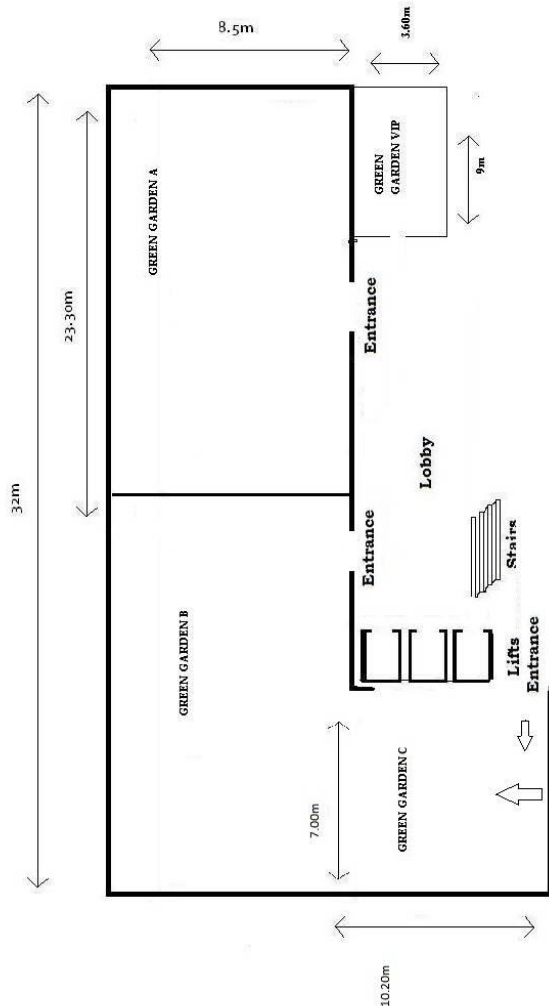

4. Meetings & Events

Meeting Room: ATLANTIS

200 sq meters, height 4.50 meters,
lobby level with natural day light &
can break up in to 3 smaller rooms

MEETING ROOM	DIMENSIONS	Sq.M.	THEATER	CLASS	U SHAPE	BANQUET	COCKTAIL
ATLANTIS A+B+C		188.4	200			170	250
ATLANTIS A+B	7.40 x 19.30 x 4m	142.8	170	100	70	150	200
ATLANTIS A	7.40 x 11.70 x 4m	86.6	90	60	40		
ATLANTIS B	7.40 x 7.60 x 4m	56.2	60	30	25		
ATLANTIS C	6.00 x 7.60 x 3m	45.6	60	30	10		

Meeting Room: **SILVER FOREST**

MEETING ROOM	DIMENSIONS	Sq.M.	THEATER	CLASS	U SHAPE	BANQUET	COCKTAIL
SILVER A,B,C,D,E		361.5	400			350	400
SILVER B,C,D,E		267.1	300	160		250	300
SILVER A	7,3 x 12,40 x 2,90	90.5	70	55	40	70	100
SILVER B	7.30 x 6.80 x 2,40	49.6	35	25	10		
SILVER C	7.30 x 11.50 x 2,90	84	60	51	30		
SILVER D	7.60 x 11.50 x 2,90	87.4	65	50	30		
SILVER E	6.20 x 8.00 x 2,40	50	40	30	10		

360 sq meters,
height 2.70 meters
-1 level, can break up in to 5 smaller rooms

Meeting Room: GREEN GARDEN

MEETING ROOM	DIMENSIONS	Sq.M	THEATER	CLASS	U SHAPE	BANQUET	COCTAIL
REEN GARDEN A, B, C	32 x 8.50 x 2.75	357.40	290	220	70	240	300
GREEN GARDEN A	23.3 x 8.50 x 2.75	198.5	120	90	48		
GREEN GARDEN B	8.70x 8.50 x 2.75	87.5	100	70	36		
GREEN GARDEN C	7x 10.20 x 2.75	71.4	60	50	35	50	80
GREEN GARDEN VIP	9m height 2.90x3.6	32.4			15		

264 sq meters,
height 2.90 meters,
mezzanine level
with natural day light
and no pillars

Meeting Rooms: **ETHRIO & GARDEN VIP**

ETHRIO

37 sq meters,
located on 8th floor
with natural day light

GARDEN VIP

32 sq meters, located
2nd mezzanie floor
with natural day light