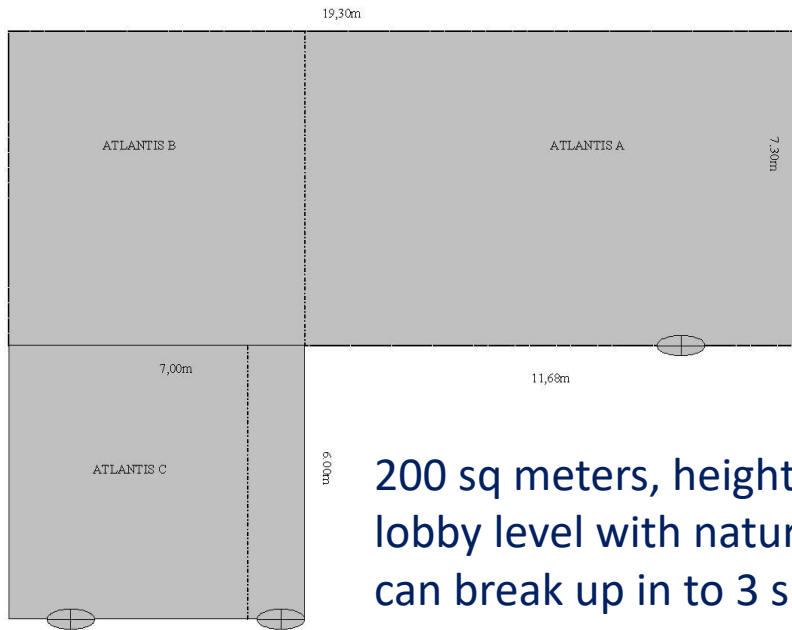

SUPERIOR

27 sq meters, most located on 5th floor, with mini bar, safety box, satellite / Cable TV, Wi-Fi Internet, voice mail, coffee tray, CD/DVD player, iron/iron board, bathrobe, slippers, bathroom amenities

*rooms on 7th floor fitted with balconies

JUNIOR SUITES

40 sq meters, 3rd – 6th floors, one or two rooms Suites with mini bar, safety box, satellite /Cable TV, Wi-Fi Internet, voice mail, Nespresso machine, CD/DVD player, iron / iron board, bathrobe, slippers, upgraded bathroom amenities. View to the park or the Acropolis, welcome amenities

4. Meetings & Events

Meeting Room: ATLANTIS

200 sq meters, height 4.50 meters,
lobby level with natural day light &
can break up in to 3 smaller rooms

MEETING ROOM	DIMENSIONS	Sq.M.	THEATER	CLASS	U SHAPE	BANQUET	COCKTAIL
ATLANTIS A+B+C		188.4	200			170	250
ATLANTIS A+B	7.40 x 19.30 x 4m	142.8	170	100	70	150	200
ATLANTIS A	7.40 x 11.70 x 4m	86.6	90	60	40		
ATLANTIS B	7.40 x 7.60 x 4m	56.2	60	30	25		
ATLANTIS C	6.00 x 7.60 x 3m	45.6	60	30	10		

Meeting Room: **SILVER FOREST**

MEETING ROOM	DIMENSIONS	Sq.M.	THEATER	CLASS	U SHAPE	BANQUET	COCKTAIL
SILVER A,B,C,D,E		361.5	400			350	400
SILVER B,C,D,E		267.1	300	160		250	300
SILVER A	7,3 x 12,40 x 2,90	90.5	70	55	40	70	100
SILVER B	7.30 x 6.80 x 2,40	49.6	35	25	10		
SILVER C	7.30 x 11.50 x 2,90	84	60	51	30		
SILVER D	7.60 x 11.50 x 2,90	87.4	65	50	30		
SILVER E	6.20 x 8.00 x 2,40	50	40	30	10		