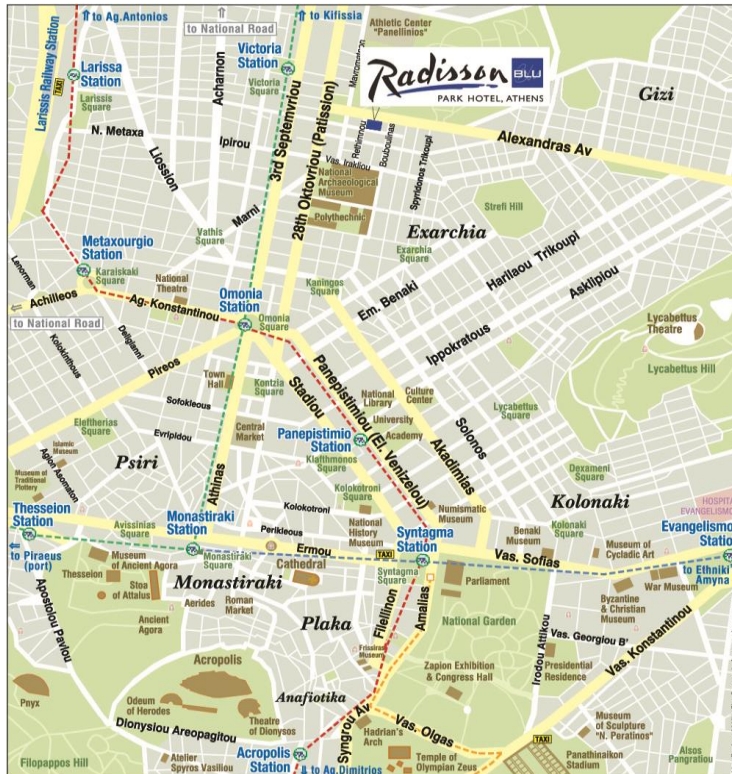

RADISSON BLU PARK HOTEL ATHENS - GREECE

Presentation For
International Meetings &
Events

Radisson **BLU**

HOTELS THAT LOVE TO SAY YES!

1. Location

Our hotel's location puts Athens city center within easy reach. Guests can enjoy convenient access to the Victoria metro station, just 300 meters away. The hotel is reachable by bus, trolley, taxi and automobile. Enjoy easy access to iconic sites like the Acropolis, Plaka and Monastiraki, as well as a myriad of museums. Indoor parking is available to make travel as simple as possible.

TRAVEL

- ALPHA BANK
- EXPRESS
PUBLISHING
- VIANEX
PHARMACEUTICAL
- UNIVERSITY OF
ECONOMICS
- TITAN CEMENTARY
- BACARDI HELLAS
- LEROY MERLIN

LOCAL
ACCOUNTS